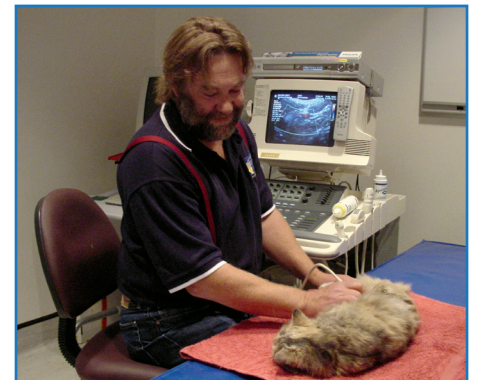

Hours

Monday to Friday, 8am - 6pm

**The Next Step in Veterinary Expertise,
Technology and Compassion**